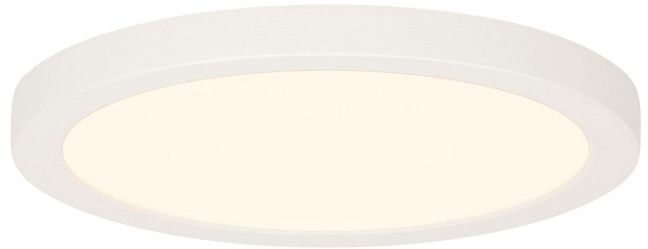

**Item Number 6112000**

7 in. 17W LED Flush with Color Temperature Selection White Finish White Frosted Shade

## Specifications

- Height: 0.50"
- Diameter: 7"
- Depth: 7.00"
- Includes 17 Watt Integrated LED
- Hours: 50000
- Life (years)\*: 45.6
- Fixture Lumens: 1250
- Equivalent Incandescent Wattage: 75W
- Color Designation: Multi: 2700, 3000, 3500, 4000, 5000